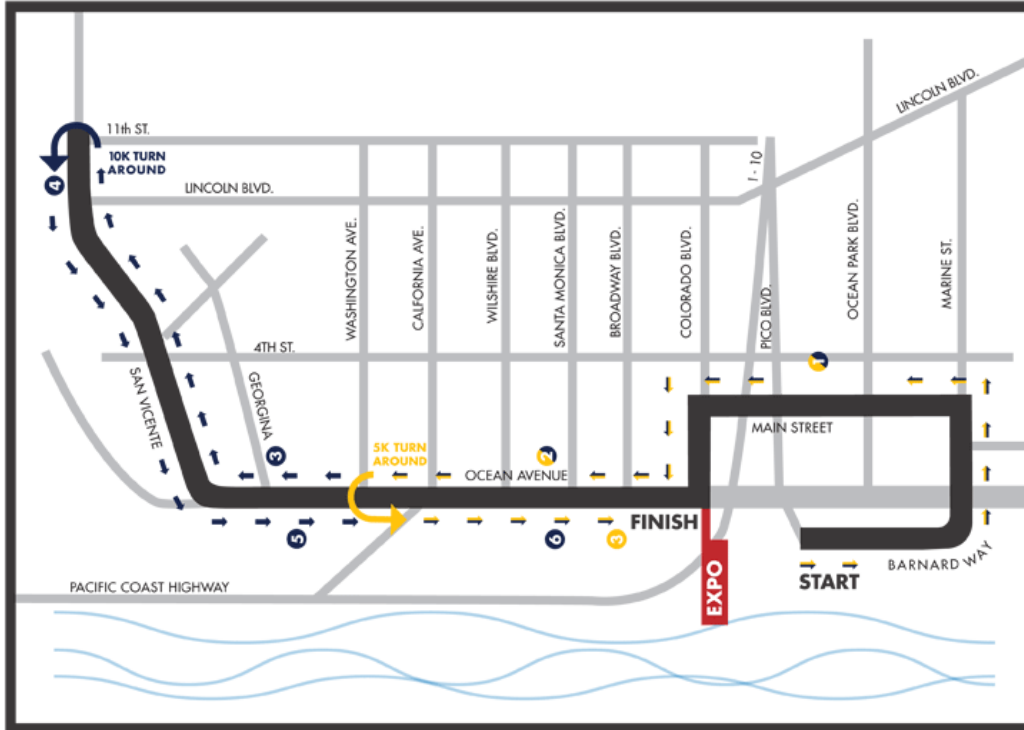

STREET CLOSURES

Street	Closed From	Closed To
Barnard Way	Ocean Park Blvd	Marine St
Marine St	Barnard Way	Main St
Main St	Marine St	Colorado Blvd
Colorado Blvd	Main St	Ocean Ave
Ocean Ave	Colorado Blvd	San Vicente
San Vicente	11 th St	Ocean Ave

***Roads close on a rolling basis throughout the course with all streets completely closed at 6:30AM. Ocean Ave at Broadway Ave will be closed at 5:00AM.**

****Roads open on a rolling basis. San Vicente and Ocean Ave will be open to vehicular traffic by 10:00AM.**